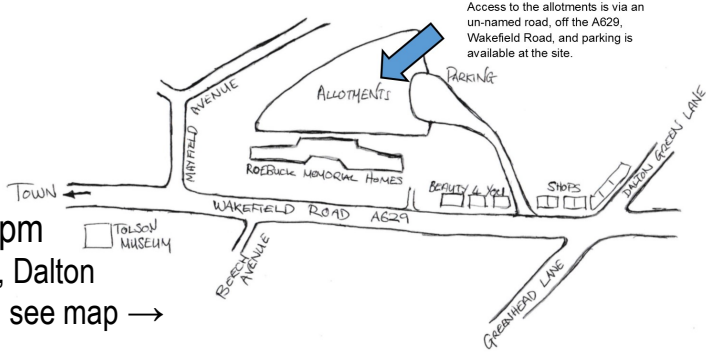

Bud 2018

Wakefield Road

Tuesdays 10am - 12.30pm
Wakefield Road Allotments, Dalton
Nearby postcode HD5 9XL, see map →

Almondbury Thursdays 10am - 12.30pm

Community Allotment near Old Sure Start Centre, Off Farfield Road, HD5 8TD

Dalton - Fridays from 13th April 10am – 12.30pm

Allotment behind the Dalton and Rawthorpe Library, 23-25 Ridgeway HD5 9QJ

Sprout 2018

Saturdays 11-1pm - check for school holiday times

Adventure Playground area, Crow Nest Park, Heckmondwike Road, Dewsbury